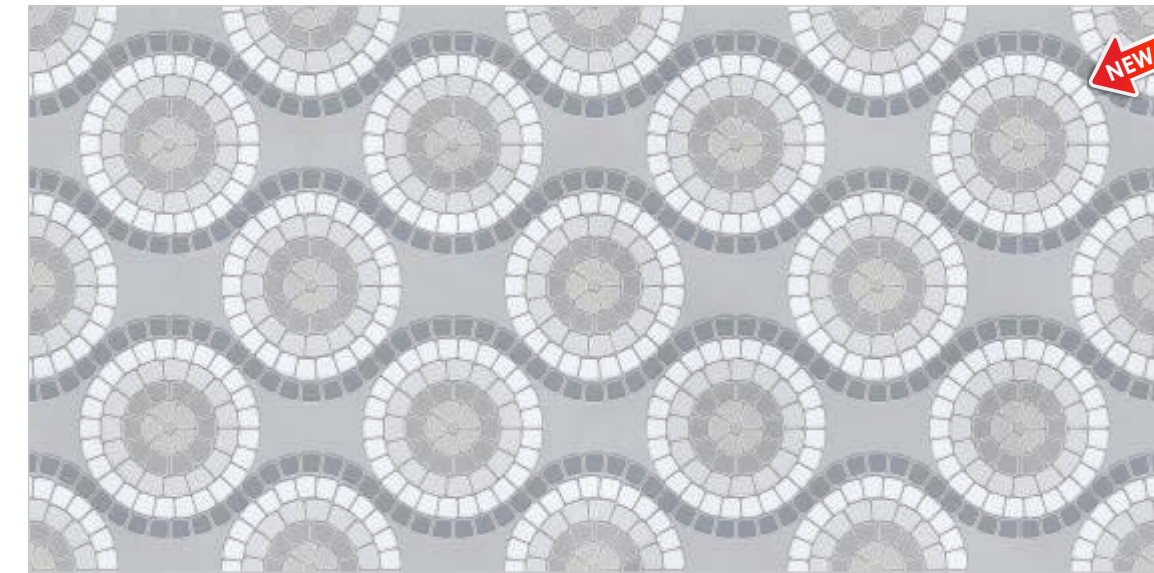

IM10061860 - SIXIM32

*Random Faces Available

600x1200 mm

GVT

CARVING

ORIENTAL DECOR

IM10061861 - SIXIM32

600x1200 mm