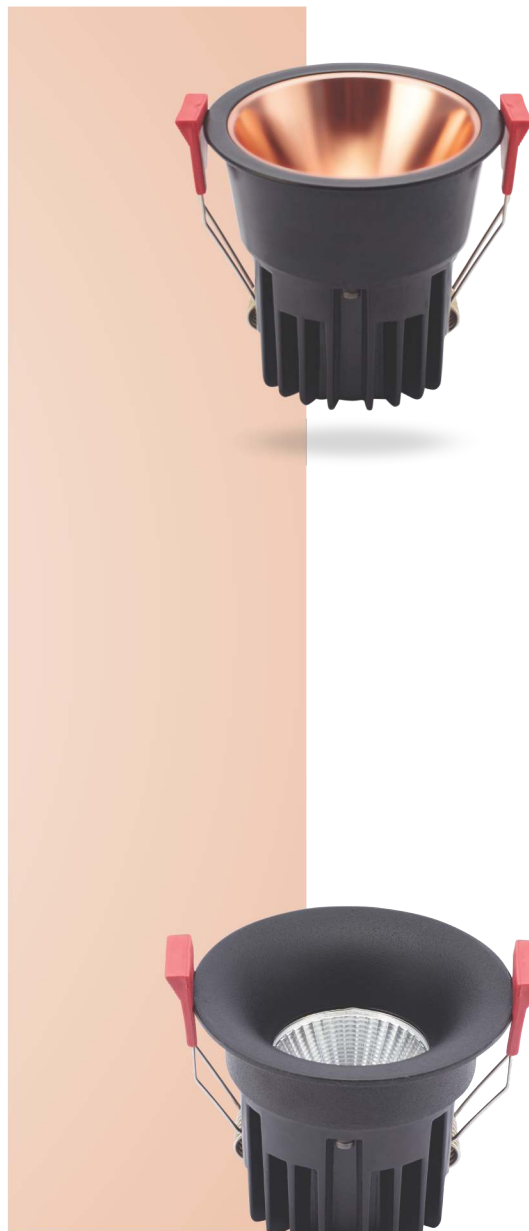

Create a Warm and Inviting Atmosphere

LED BATTEN

WATTAGE	INPUT VOLTAGE	CRI	OPERATING VOLTAGE	LUMENS	PF	DIMENSION
5W	230V AC	80	100V-300V AC	500	0.95	300x37x22 mm
10W	230V AC	80	100V-300V AC	1000	0.95	600x37x22 mm
20W	230V AC	80	100V-300V AC	2000	0.95	1130x19.5x31.5 mm
24W	230V AC	80	100V-300V AC	2400	0.95	1185x37x22 mm
36W-AL	230V AC	80	100V-300V AC	3600	0.95	1200x30x35 mm

Colour Temperature: For 20W - CDL, WW, Red, Blue, Green & Pink

APPLICATIONS

Homes Restaurants Office Malls

LIFE Up to 25,000 Hrs

Upto 440V, 4kV Surge Protection

Eco Friendly

Upto 80% Saving

Get ready to transform your space with its brilliant features. It's the perfect companion for any room. Say goodbye to eye strain and pesky dust and insects, as this batten provides gentle, eye-friendly illumination while keeping unwanted critters at bay. Plus, it boasts an impressive shelf life of 25,000 hours, so you can enjoy long-lasting performance. Isn't that fantastic?

IVAS

My collection of
brightest shining lights

the perfect lighting solution for your home or business! With its exceptional beam angle and innovative design, this versatile light fixture effortlessly adds a touch of elegance to any space. Illuminate your surroundings with a warm and inviting glow, highlighting your cherished pieces, such as stunning artwork or captivating photo frames. Whether you're looking to create cozy zones in your living room or draw attention to key focal points in your commercial space, it has got you covered. Its reliable performance and stylish aesthetics make it an ideal choice for both home and commercial lighting needs.