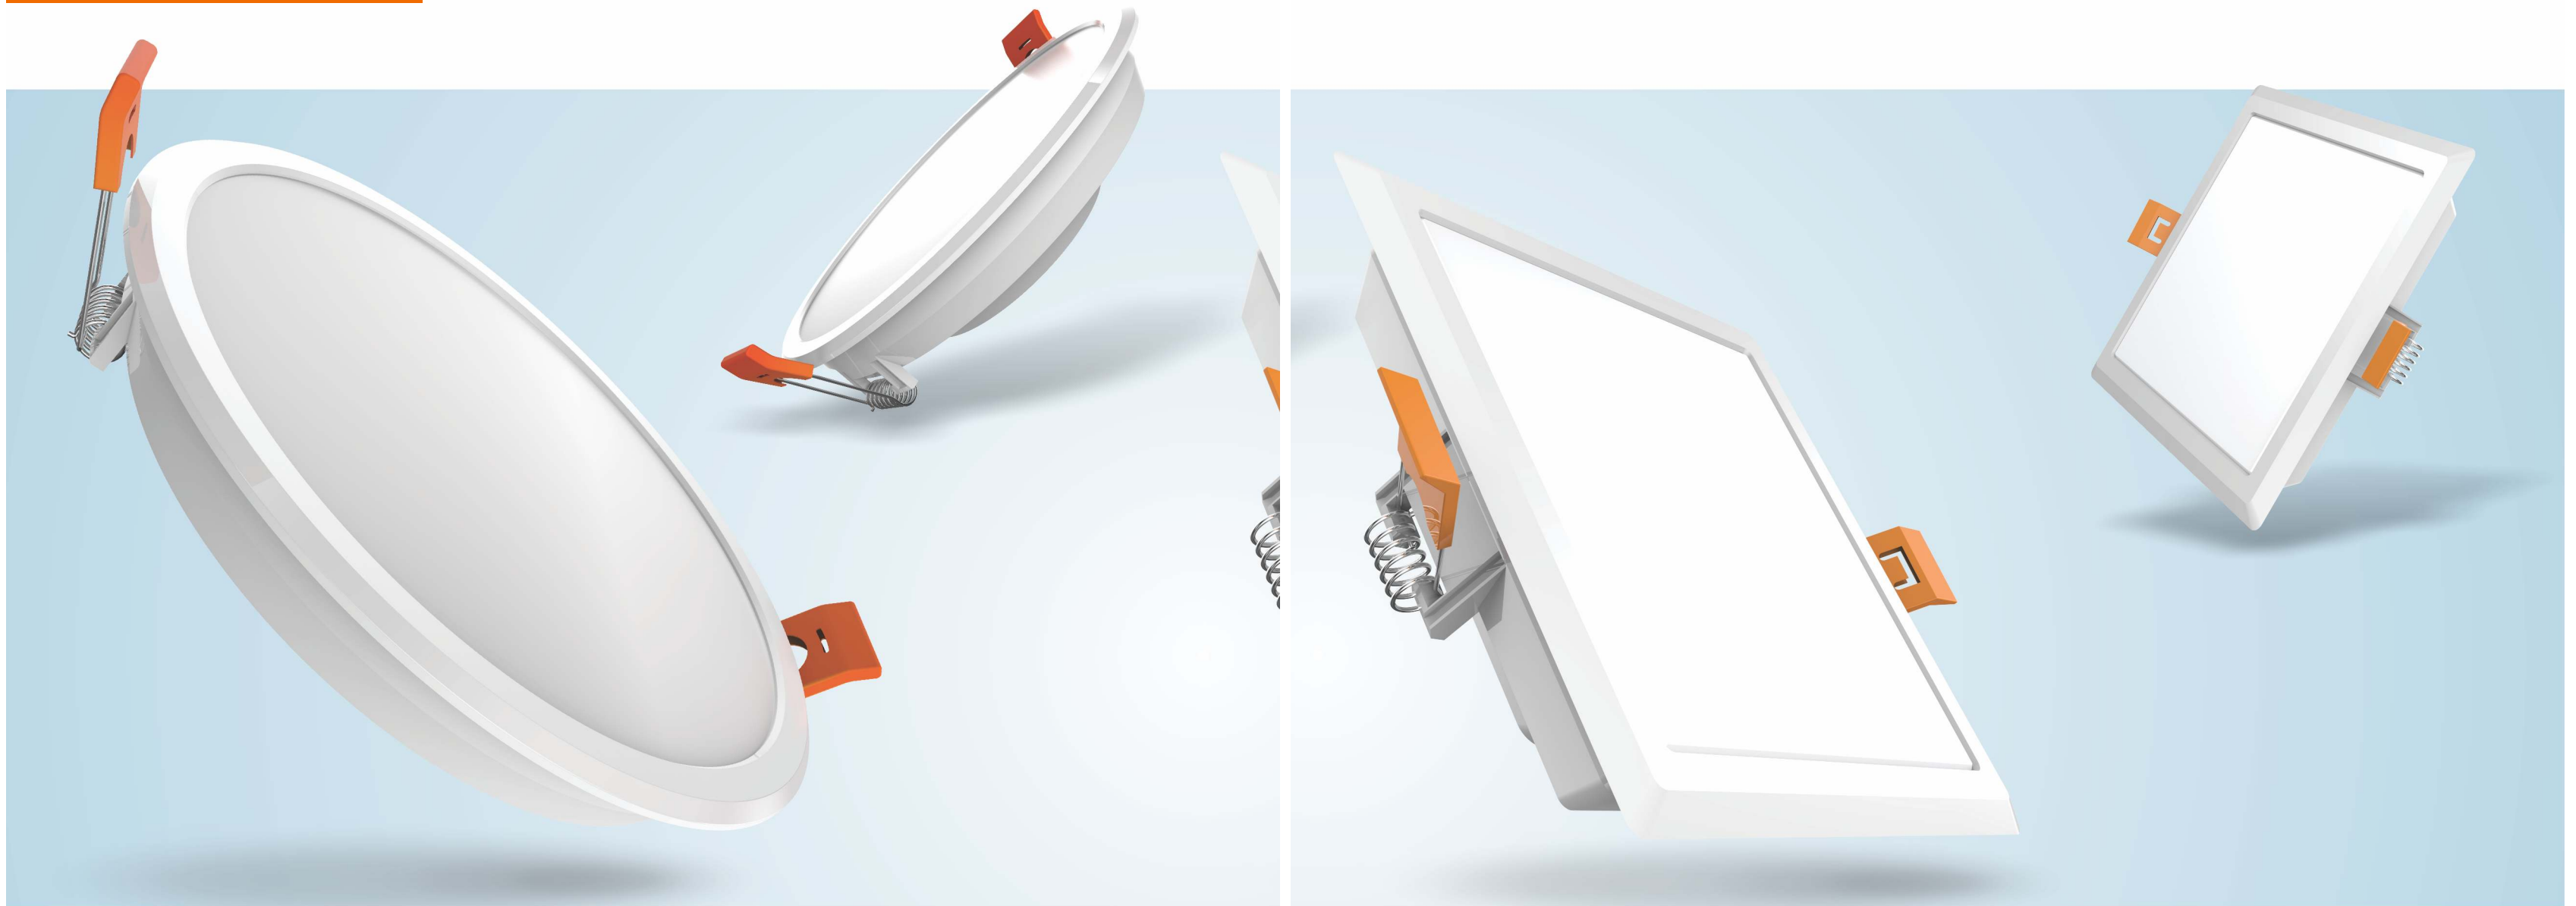

INDOOR - CEILING

LED BACKLIT PC BODY PANEL ROUND

WATTAGE	INPUT VOLTAGE	CRI	OPERATING VOLTAGE	LUMENS	PF	CUT OUT	DIMENSION
5W	230V AC	80	100V-300V AC	400	0.95	65mm	D-81 x H-35 mm
9W	230V AC	80	100V-300V AC	900	0.95	104mm	D-116 x H-35 mm
12W	230V AC	80	100V-300V AC	1200	0.95	155mm	D-165 x H-35 mm
15W	230V AC	80	100V-300V AC	1500	0.95	155mm	D-165 x H-35 mm
18W	230V AC	80	100V-300V AC	1800	0.95	200mm	D-220 x H-35 mm

Colour Temperature: 2700K, 4000K, 6500K

APPLICATIONS

LED BACKLIT PC BODY PANEL SQUARE

WATTAGE	INPUT VOLTAGE	CRI	OPERATING VOLTAGE	LUMENS	PF	CUT OUT	DIMENSION
5W	230V AC	80	100V-300V AC	400	0.95	65mm	81x81x35 mm
9W	230V AC	80	100V-300V AC	900	0.95	104mm	116x116x35 mm
12W	230V AC	80	100V-300V AC	1200	0.95	155mm	165x165x35 mm
15W	230V AC	80	100V-300V AC	1500	0.95	155mm	165x165x35 mm
18W	230V AC	80	100V-300V AC	1800	0.95	200mm	220x220x35 mm

Colour Temperature: 2700K, 4000K, 6500K

APPLICATIONS