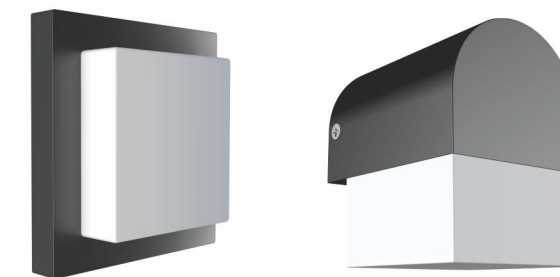

APPLICATIONS

LED BULKHEAD LIGHT ALUMINIUM

WATTAGE	INPUT VOLTAGE	CRI	OPERATING VOLTAGE	LUMENS	PF	DIMENSION
10W-SQUARE UFO	230V AC	80	100V-300V AC	750	0.95	135x135x100mm
5W-UMBERLLA	230V AC	80	100V-300V AC	750	0.95	66x66x80mm

Colour Temperature: 2700K, 6500K

APPLICATIONS