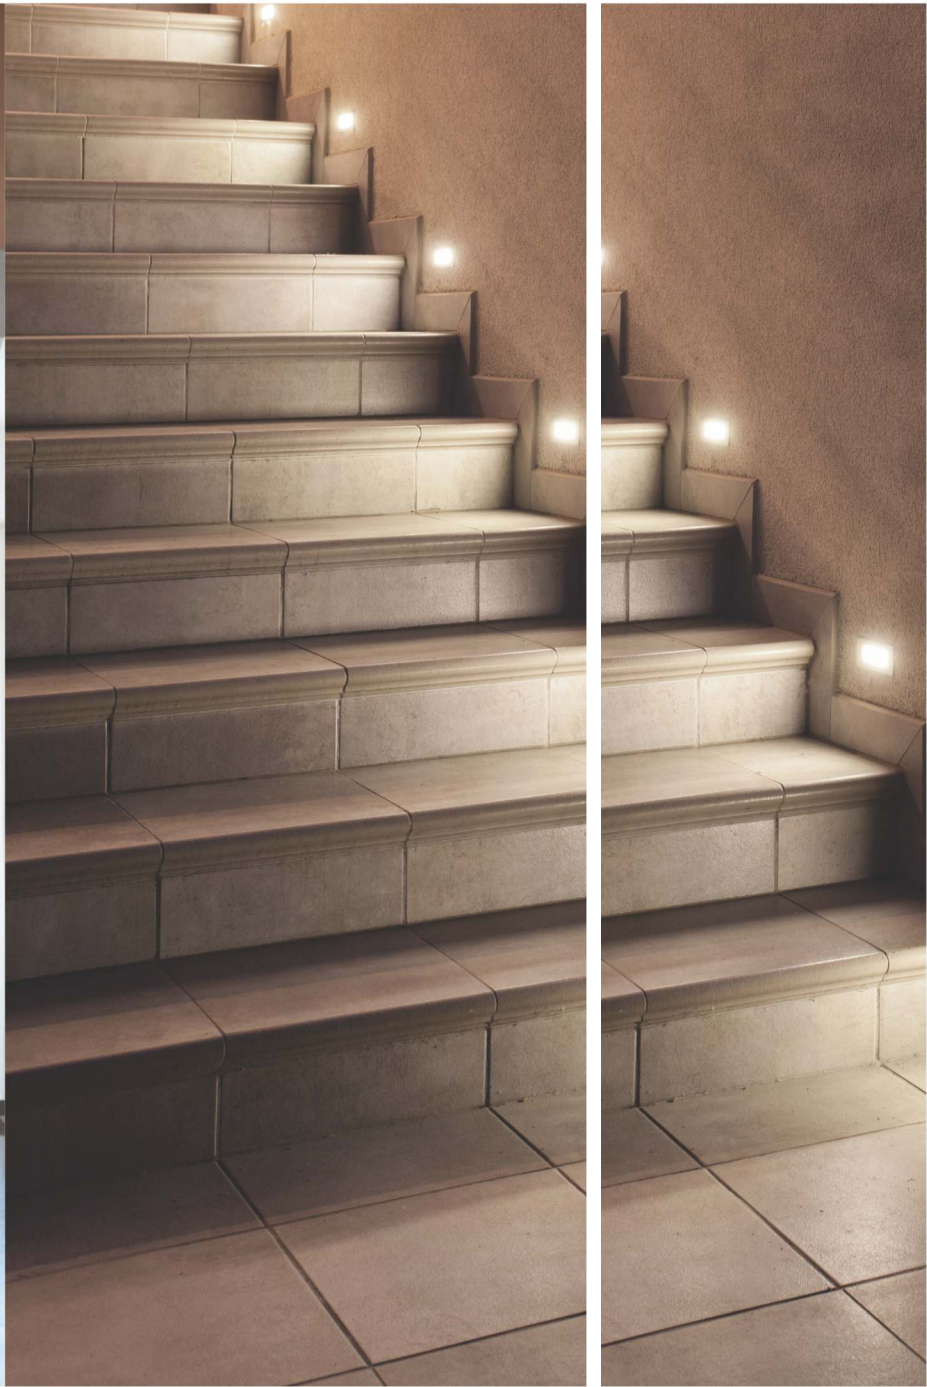

Light up Every Step with Guided Illumination

LED FOOT LAMP

WATTAGE	INPUT VOLTAGE	CRI	OPERATING VOLTAGE	LUMENS	PF	DIMENSION
6W	230V AC	80	100V-300V AC	450	0.95	114x36x84 mm
8W	230V AC	80	100V-300V AC	800	0.95	150x70x39 mm

Colour Temperature: 2700K, 6500K

APPLICATIONS

- Homes
- Restaurants
- Stairs
- Garden
- LIFE Up to 25,000 Hrs
- Upto 2.5KV Surge Protection
- Compact Design
- Operate 100/230V
- Eco Friendly

Enhance safety and elegance in your home with our exquisite foot lights. Designed specifically for staircases and pathways, our lights create a captivating ambiance while guiding your every step.

Say goodbye to dark and hazardous stairways. Our foot lights provide a gentle, yet sufficient, glow, ensuring you and your loved ones navigate with confidence. Walk with peace of mind and add a touch of sophistication to your home.