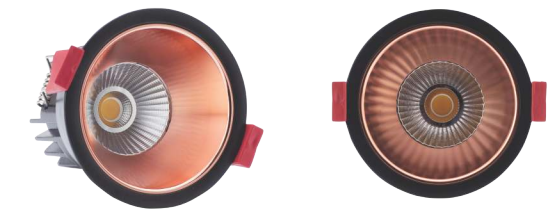

APPLICATIONS