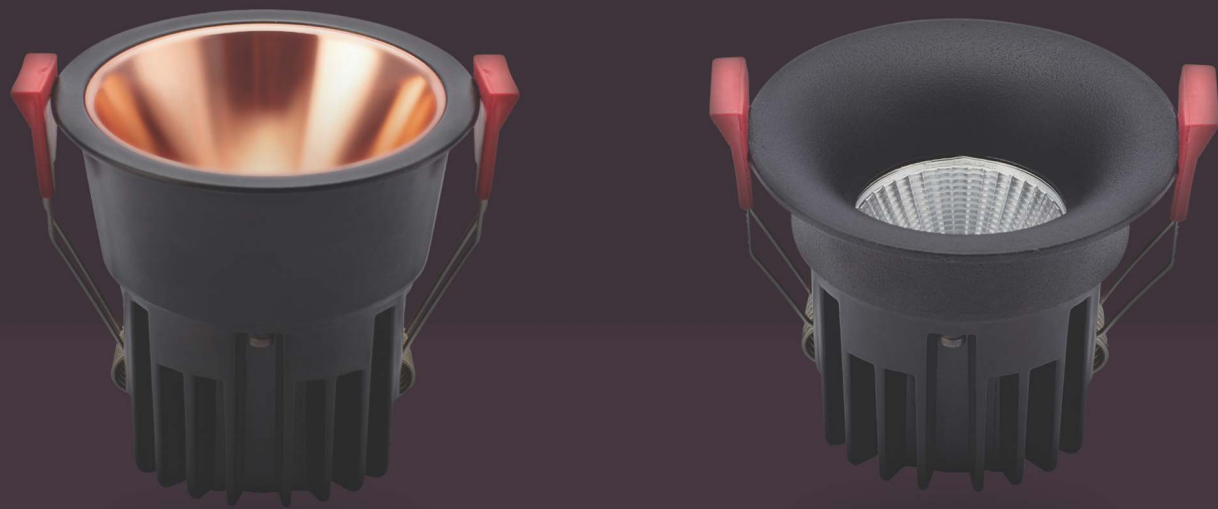

Colour Temperature: For 20W - CDL, WW, Red, Blue, Green & Pink

APPLICATIONS

Homes Restaurants Office Malls

LIFE Up to 25,000 Hrs

Upto 440V, 4kV Surge Protection

Eco Friendly

Upto 80% Saving

Get ready to transform your space with its brilliant features. It's the perfect companion for any room. Say goodbye to eye strain and pesky dust and insects, as this batten provides gentle, eye-friendly illumination while keeping unwanted critters at bay. Plus, it boasts an impressive shelf life of 25,000 hours, so you can enjoy long-lasting performance. Isn't that fantastic?

IVAS

My collection of
brightest shining lights

the perfect lighting solution for your home or business! With its exceptional beam angle and innovative design, this versatile light fixture effortlessly adds a touch of elegance to any space. Illuminate your surroundings with a warm and inviting glow, highlighting your cherished pieces, such as stunning artwork or captivating photo frames. Whether you're looking to create cozy zones in your living room or draw attention to key focal points in your commercial space, it has got you covered. Its reliable performance and stylish aesthetics make it an ideal choice for both home and commercial lighting needs.